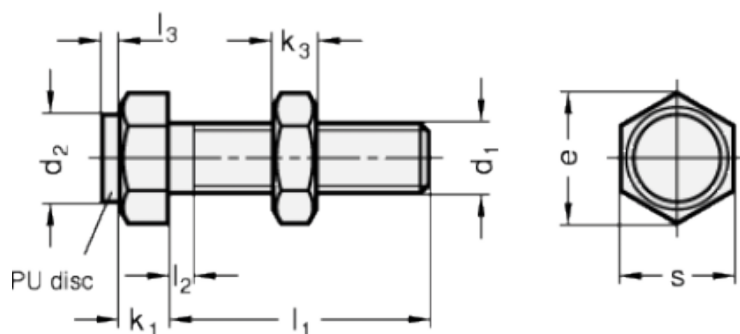

Article number: 20251M415AK

Description: E+G Setting bolt GN 251-M4-15-AK  
with nut

## Measures

Type AK

Type BK

Mounting block GN 412.1

d	= M4	s = 7
e	= 8.1	
K	= -	
k1	= 2.8	
k2	= 3.2	
l1	= 15	
l2 max.	= 2.1	
l3	= -	