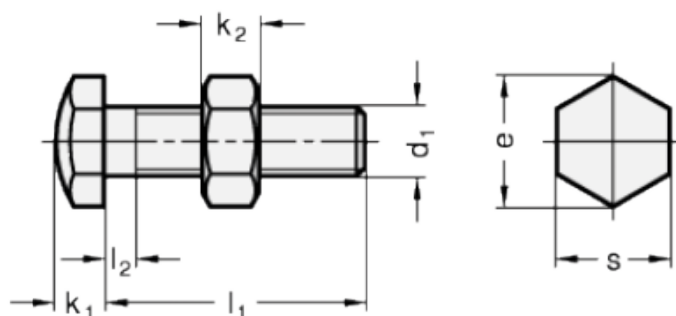

Article number: 20251M415AK

Description: E+G Setting bolt GN 251-M4-15-AK  
with nut

## Measures

Type AK

Type BK

Mounting block GN 412.1

d	= M4	s = 7
e	= 8.1	
K	= -	
k1	= 2.8	
k2	= 3.2	
l1	= 15	
l2 max.	= 2.1	
l3	= -	